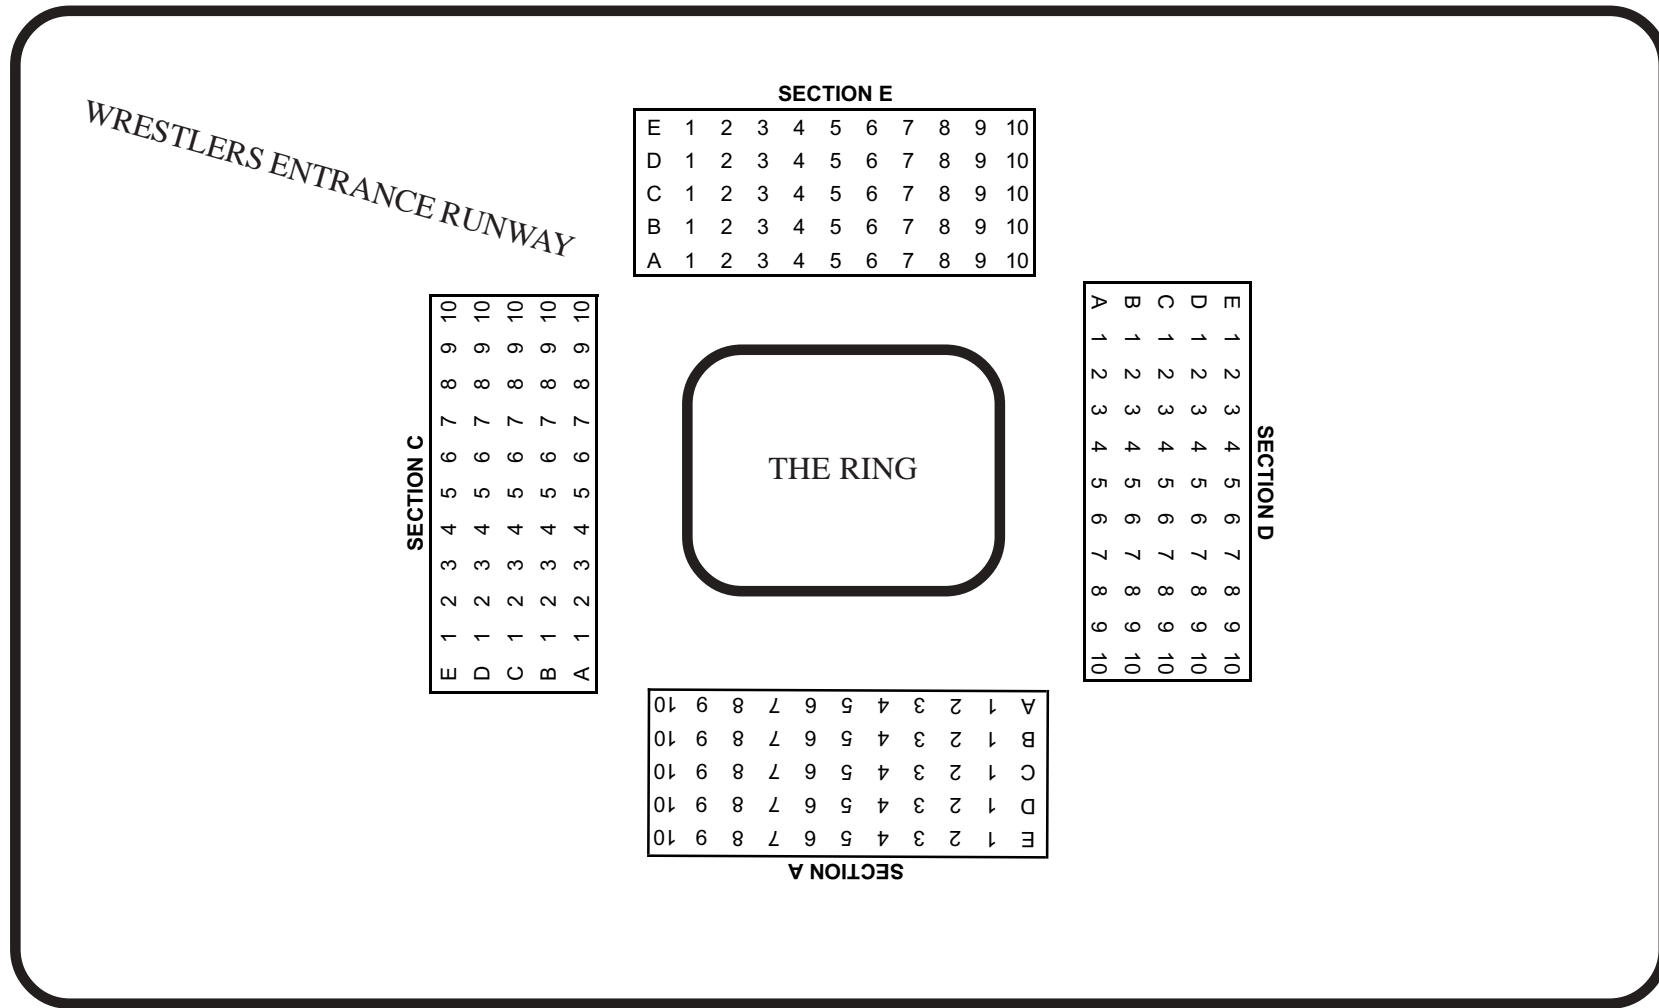

# Indianapolis Speedrome Reserved Seating Chart for Wrestling

TECH  
BUILDING

## MAIN GRANDSTAND

DRAWING NOT TO SCALE